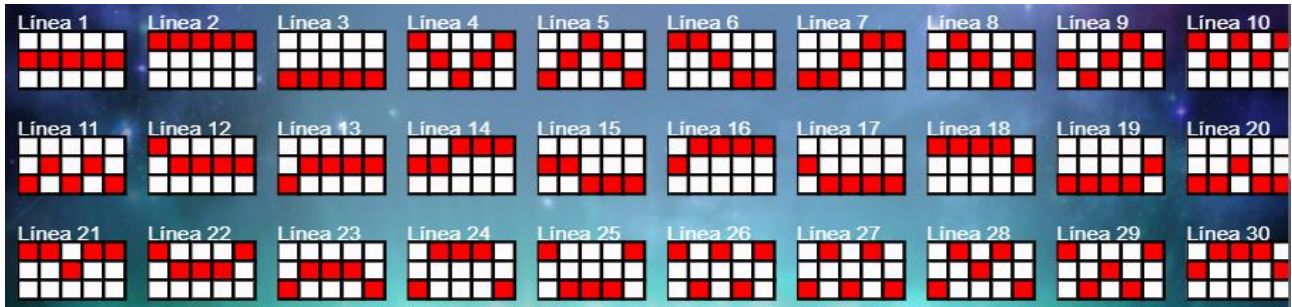

S.I.P

Sistema De Información De Producto

Zamba

APUESTAS & CASINO ONLINE

Líneas De Pago: El juego ofrece 30 líneas de pagos, se pagan de izquierda a derecha.

Tabla De Pago: la tabla de pagos cambia dependiendo de la apuesta del cliente.

Tabla con apuesta mínima:

		SCATTER	
	15: 3000.00 14: 3000.00 13: 3000.00 12: 3000.00 11: 3000.00 10: 3000.00 9: 3000.00 8: 3000.00 7: 3000.00 6: 3000.00 5: 3000.00 4: 3000.00 3: 3000.00		
	5: 10000.00 4: 1000.00 3: 400.00		5: 1500.00 4: 350.00 3: 200.00
	5: 1500.00 4: 350.00 3: 200.00		5: 1500.00 4: 350.00 3: 200.00
	5: 1500.00 4: 350.00 3: 200.00		5: 1000.00 4: 350.00 3: 200.00
	5: 1000.00 4: 350.00 3: 200.00		5: 1000.00 4: 200.00 3: 100.00
	5: 1000.00 4: 200.00 3: 100.00		5: 1000.00 4: 200.00 3: 100.00